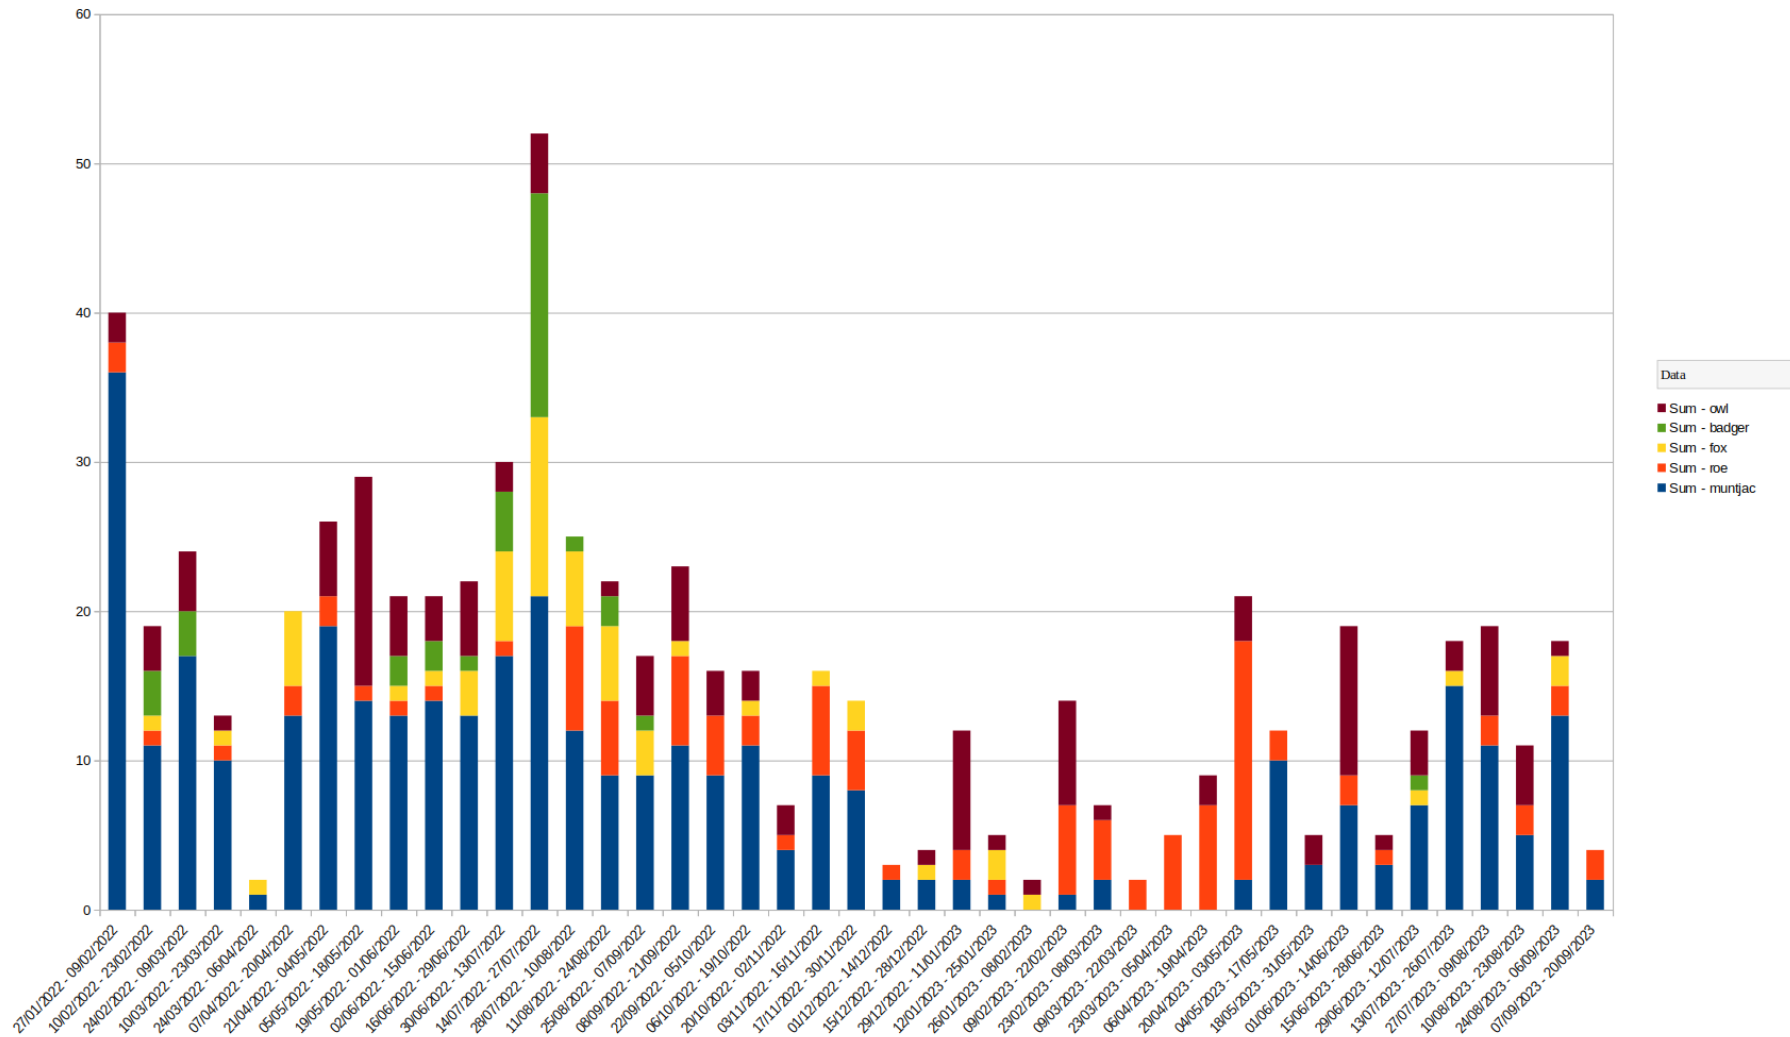

Wildlife Camera - Pond

Major species Jan 2022 - Sep 2023, 14 day periods